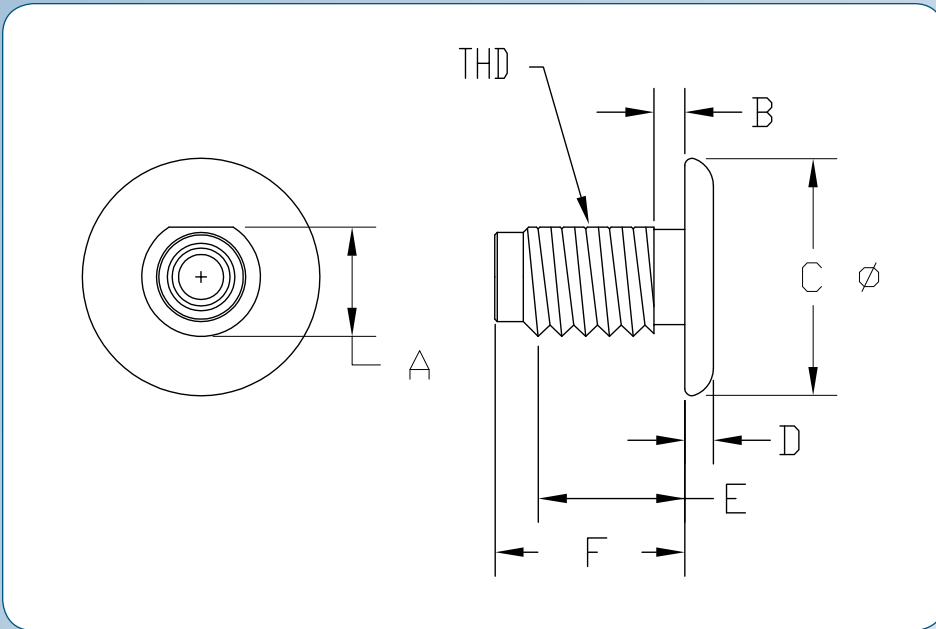

55 SERIES PUSH-PULL BULKHEADS

BERGEN CABLE TECHNOLOGY, LLC

55 SERIES PUSH-PULL BULKHEADS

PART NUMBER	MATERIAL	FINISH	THD	"A"	"B"	"C"	"D"	"E"	"F"
3145-2	STST	None	3/8-24	0.34	0.06	0.63	0.06	0.50	0.57
763-00-107	STST	None	1/2-20	0.46	0.13	1.00	0.13	0.68	0.80
763-00-108	STST	None	3/8-24	0.34	0.13	1.00	0.13	0.53	0.70

Note: All dimensions are reference and in inches unless otherwise noted.